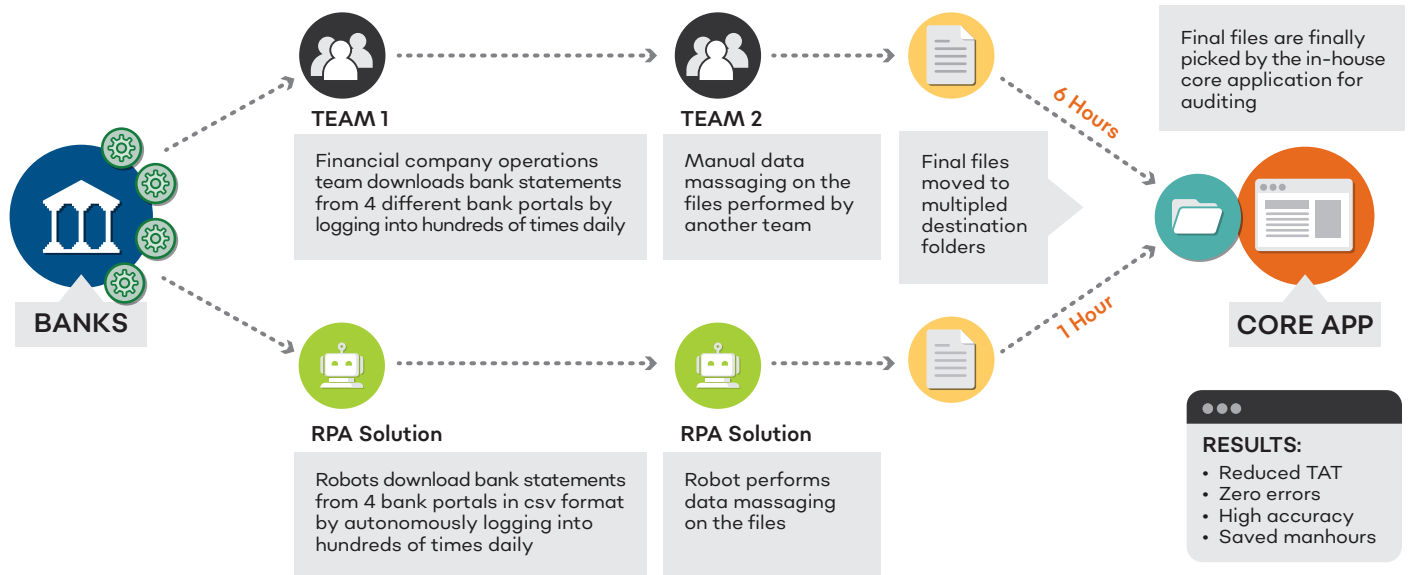

Solutions for Robotic Process Automation

For over 20 years, SALIX Data has provided more than 2,500 customers with ways to streamline their business through technology solutions. SALIX's expertise in Robotic Process Automation (RPA) allows organizations to automate repetitive, mundane tasks with intelligent software that simulates human behavior enabling business users to devote more time to serving customers or other higher-value work. Using RPA tools, a company can configure software, or a "robot", to capture and interpret applications for processing a transaction, manipulating data, triggering responses and communicating with other digital systems.

Process-Based Tasks Ripe for Automation

FINANCE & ACCOUNTING:

- Tax calculations
- Invoicing creation
- Purchase order processing
- Supplier management
- Reconciliation
- Audits

HUMAN RESOURCES:

- Recruitment
- Employee data management
- On-boarding & off-boarding
- Benefits management
- Expenses processing
- Travel scheduling

SUPPLY CHAIN:

- Inventory management
- Scheduling
- Logistics
- Ordering

LEGAL:

- Compliance & governance
- Accurate billing
- Contracts management

CUSTOMER RELATIONS:

- Customer onboarding
- Customer satisfaction
- Request processing

RPA in Action - Downloading Files & Data Massaging

Making Data Meaningful

salixdata.com

Optimizing Data through:
Workflow Automation
Business Process Outsourcing
Litigation Support

Cincinnati 513.381.2679